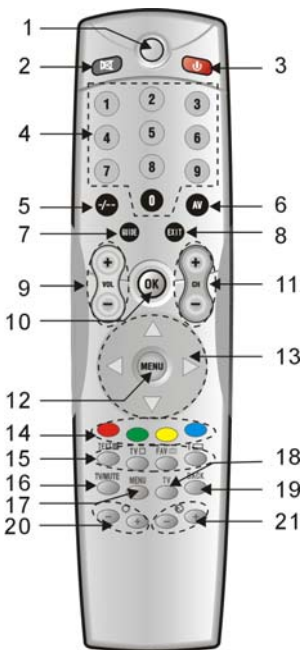

TVRC1N

1 IN 1 Remote Control

**Operating Instructions and
Device Codes**

Contents

Batteries.....	3
Button functions	4
A. Direct code entry.....	7
B. Global Search Remote Control Programming...8	
C. Current Code Display.....	10

Codes

TV.....	11
----------------	-----------

Batteries

This product requires 2 AAA/LR03 Alkaline buttons.

1. Slide the battery cover in the direction of the arrow away from the body of the remote control.
2. Insert the batteries into the remote control as indicated in the battery compartment.
3. Refit the cover.

After replacement of the batteries it will be necessary to re enter the codes for your devices use the inside rear page to record your code numbers for your devices.

Button function

1. LED

LED blinks to show that the remote is working.

6. AV

Select TV or AV (VCR). (Note. 1)

7. Guide (Note 1)

Shows the guide screen.

8. EXIT (Note 1)

Exit the current mode.

9. VOL+/-

Control the volume of the device.